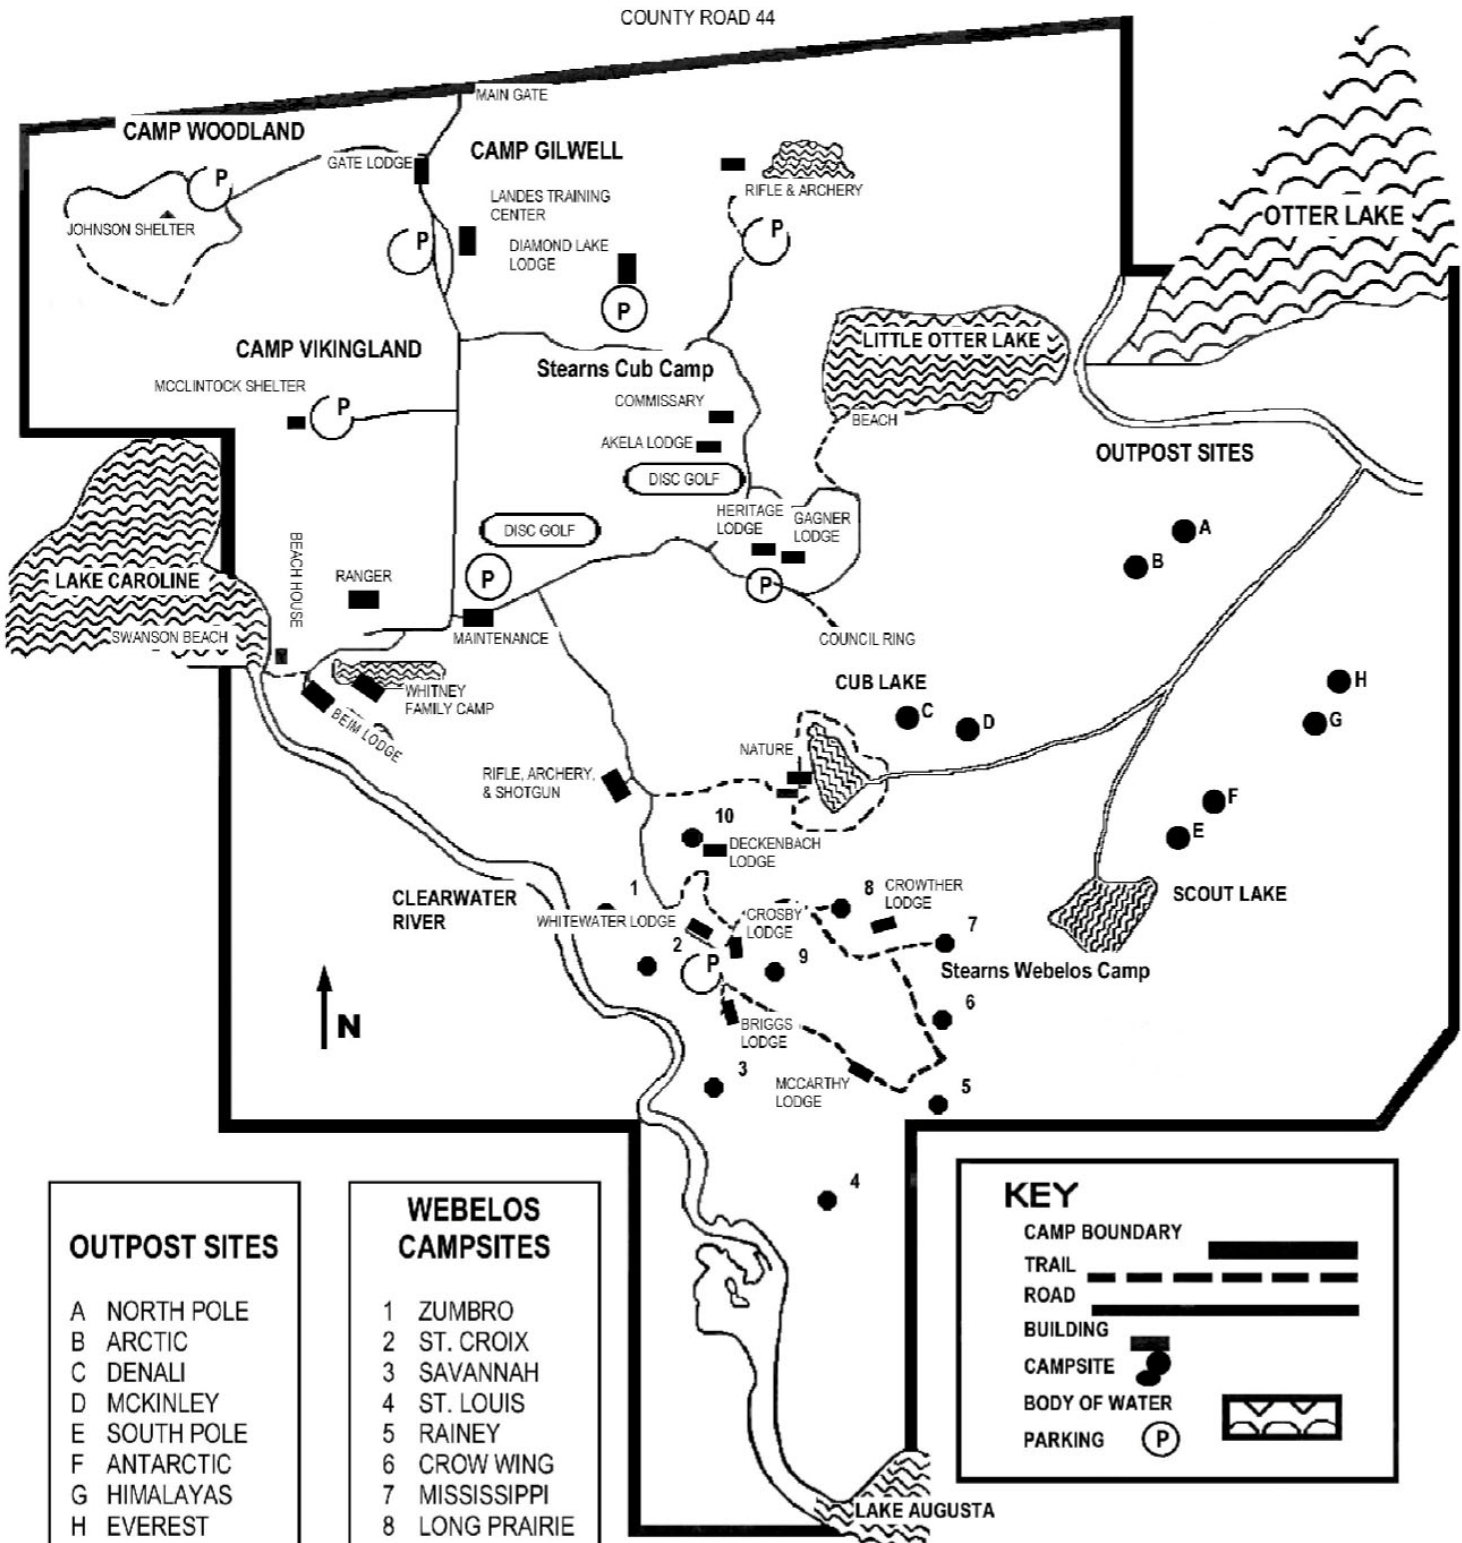

# STEARNS SCOUT CAMP

3303 County Rd 44  
 South Haven, MN 55382  
 Ranger 320-236-7879

- OUTPOST SITES**
- A NORTH POLE
  - B ARCTIC
  - C DENALI
  - D MCKINLEY
  - E SOUTH POLE
  - F ANTARCTIC
  - G HIMALAYAS
  - H EVEREST

- WEBELOS CAMPSITES**
- 1 ZUMBRO
  - 2 ST. CROIX
  - 3 SAVANNAH
  - 4 ST. LOUIS
  - 5 RAINEY
  - 6 CROW WING
  - 7 MISSISSIPPI
  - 8 LONG PRAIRIE
  - 9 RED
  - 10 CROW

**KEY**

- CAMP BOUNDARY
- TRAIL
- ROAD
- BUILDING
- CAMPSITE
- BODY OF WATER
- PARKING