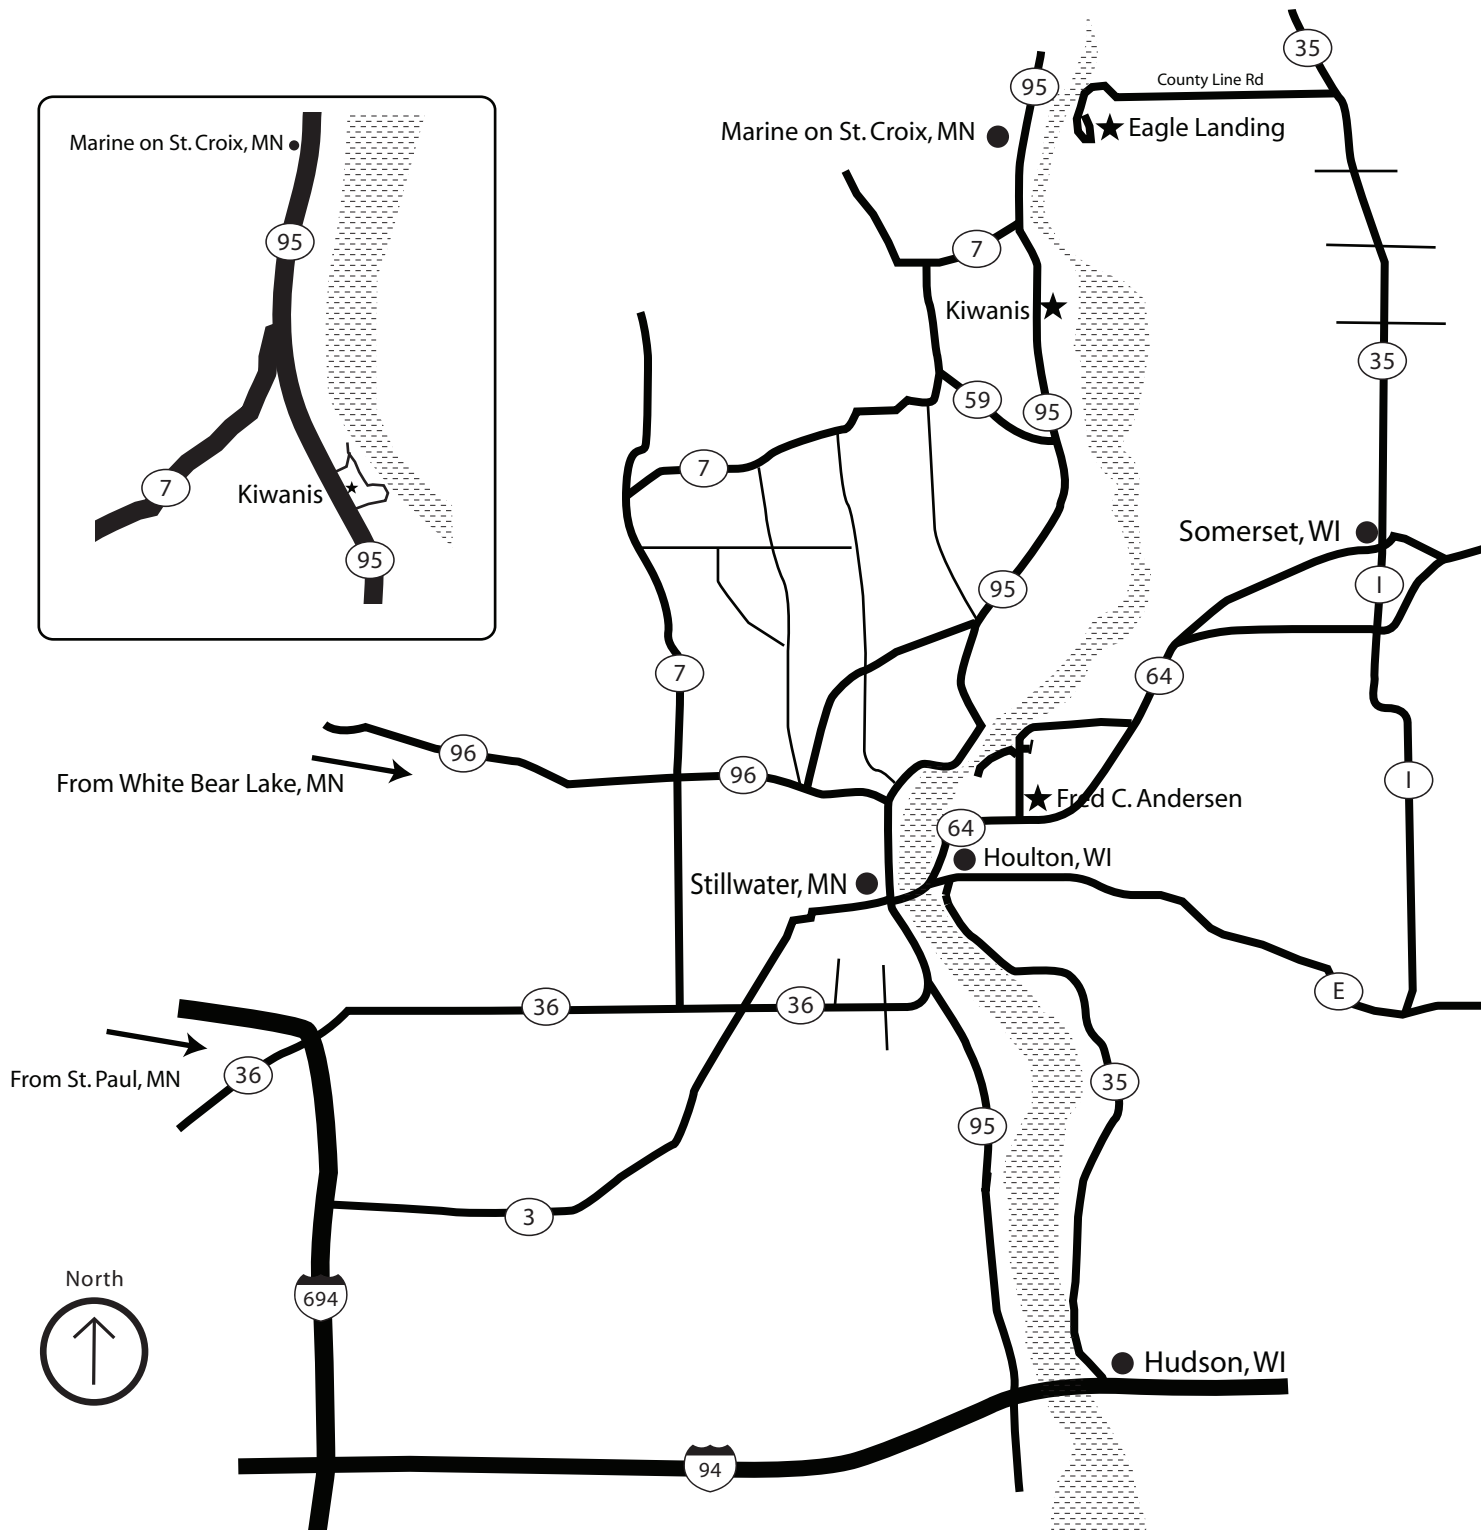

# Kiwanis Scout Camp

Northern Star Council, BSA

15987 St. Croix Trail North  
Marine on St. Croix, MN 55047

(651) 433-2801

Directions to camp along with detailed property maps are available at [northernstarbsa.org](http://northernstarbsa.org)