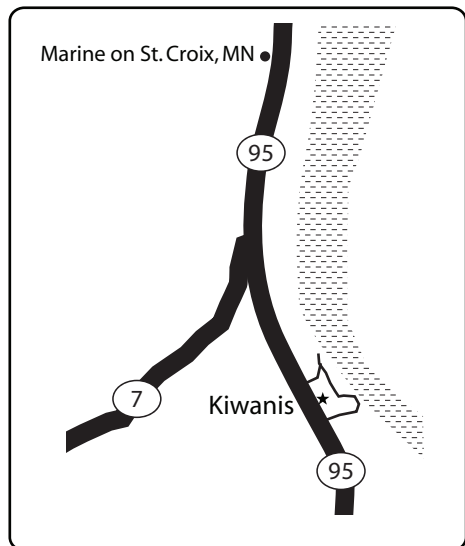

# Kiwanis Scout Camp

Northern Star Council, BSA

15987 St. Croix Trail North  
Marine on St. Croix, MN 55047

(651) 433-2801

Directions to camp along with detailed property maps are available at [northernstarbsa.org](http://northernstarbsa.org)